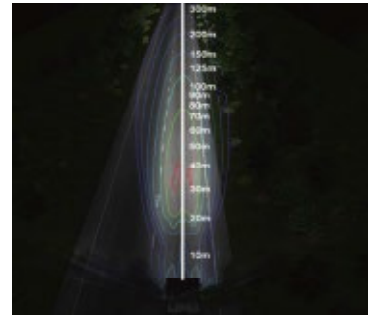

Snap-on cover quick mount to lamp

69836

Front Position

Value Pack in 2

Virtual Reality

Specs

Voltage	12~36V	Current Draw	13.5V at 3.34A±0.31A	Material	Resistant	✓
SMD high power LEDs	5		28V at 1.72A±0.21A	Cover	Water	✓
Watt	50	ECE	R7 and R112	Bracket	Dust	✓
Raw lumen	3000	Connection	300 mm cable	Lens	Shock	✓
Effective lumen	1800	Weight	2450g	Housing	Warpage	✓
HV CD	130000	Std pack qty	5	Hardware	Temperature	-30°C~50°C
Front position	✓					
High beam	✓					
Cover	69836					

Snap-on cover quick mount to lamp

69829

Front Position

Value Pack in 2

Virtual Reality

Specs

Voltage	12~36V	Current Draw	13.5Vat 0.8A±0.25A	Material	Resistant	✓
SMD high power LEDs	3		28Vat 0.39A±0.13A	Cover	Water	✓
Watt	11	ECE	R7 and R112	Bracket	Dust	✓
Raw lumen	1800	Connection	250 mm cable	Lens	Shock	✓
Effective lumen	1120	Weight	1640g	Housing	Warpage	✓
HV CD	92000	Std pack qty	10	Hardware	Temperature	-30°C~50°C
Front position	✓					
High beam	✓					
Cover	69829					