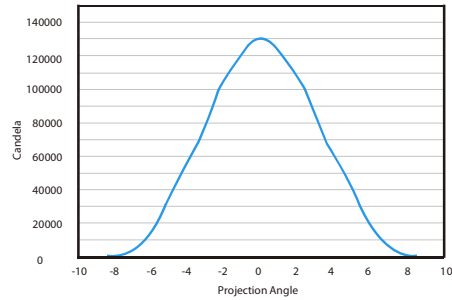

Snap-on cover quick mount to lamp

69836

Front Position

Value Pack in 2

Virtual Reality

Specs

Voltage	12~36V	Current Draw	13.5V at 3.34A±0.31A	Material	Resistant	✓
SMD high power LEDs	5		28V at 1.72A±0.21A	Cover	Water	✓
Watt	50	ECE	R7 and R112	Bracket	Dust	✓
Raw lumen	3000	Connection	300 mm cable	Lens	Shock	✓
Effective lumen	1800	Weight	2450g	Housing	Warpage	✓
HV CD	130000	Std pack qty	5	Hardware	Temperature	-30°C~50°C
Front position	✓					
High beam	✓					
Cover	69836					