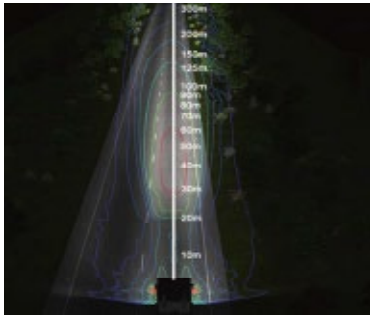

LED AUXILIARY DRIVING LAMP

22836 / 770330

- High Power 9W LEDs for exceptional performance (reference no. 30)
- Optimal illumination provides excellent visibility
- Increases driver's safety and comfort with less eye fatigue
- Engineered to withstand extreme vibration, shock, dust, and water immersion
- Perfected heat management for long-lasting performance
- Aluminum alloy housing for ultra-light weight (2450g)
- Suitable for extreme terrain and climate
- Complies with E-mark regulations

Snap-on cover quick mount to lamp

69836

Front Position

Value Pack in 2

Virtual Reality

Specs

Voltage	12~36V	Current Draw	13.5V at 3.34A±0.31A	Material	Resistant	✓
SMD high power LEDs	5		28V at 1.72A±0.21A	Cover	Water	✓
Watt	50	ECE	R7 and R112	Bracket	Dust	✓
Raw lumen	3000	Connection	300 mm cable	Lens	Shock	✓
Effective lumen	1800	Weight	2450g	Housing	Warpage	✓
HV CD	130000	Std pack qty	5	Hardware	Temperature	-30°C~50°C
Front position	✓					
High beam	✓					
Cover	69836					

LED AUXILIARY DRIVING LAMP

22829 / 770331

- High Power 9W LEDs for exceptional performance (reference no. 20)
- Optimal illumination provides excellent visibility
- Increases driver's safety and comfort with less eye fatigue
- Engineered to withstand extreme vibration, shock, dust, and water immersion
- Perfected heat management for long-lasting performance
- Aluminum alloy housing for ultra-light weight (1640g)
- Suitable for extreme terrain and climate
- Complies with E-mark regulations

Snap-on cover quick mount to lamp

69829

Front Position

Value Pack in 2

Virtual Reality

Specs

Voltage	12~36V	Current Draw	13.5Vat 0.8A±0.25A	Material	Resistant	✓
SMD high power LEDs	3		28Vat 0.39A±0.13A	Cover	Water	✓
Watt	11	ECE	R7 and R112	Bracket	Dust	✓
Raw lumen	1800	Connection	250 mm cable	Lens	Shock	✓
Effective lumen	1120	Weight	1640g	Housing	Warpage	✓
HV CD	92000	Std pack qty	10	Hardware	Temperature	-30°C~50°C
Front position	✓					
High beam	✓					
Cover	69829					