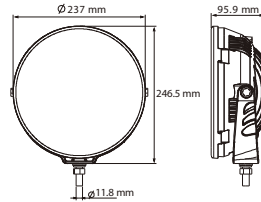

Snap-on cover quick mount to lamp

69836

Front Position

Value Pack in 2

Virtual Reality

Specs

Voltage	12~36V	Current Draw	13.5V at 3.34A±0.31A	Material	Resistant	✓
SMD high power LEDs	5		28V at 1.72A±0.21A	Cover	Water	✓
Watt	50	ECE	R7 and R112	Bracket	Dust	✓
Raw lumen	3000	Connection	300 mm cable	Lens	Shock	✓
Effective lumen	1800	Weight	2450g	Housing	Warpage	✓
HV CD	130000	Std pack qty	5	Hardware	Temperature	-30°C~50°C
Front position	✓					
High beam	✓					
Cover	69836					

Snap-on cover quick mount to lamp

69829

Front Position

Value Pack in 2

Virtual Reality

Specs

Voltage	12~36V	Current Draw	13.5Vat 0.8A±0.25A	Material	Resistant	✓
SMD high power LEDs	3		28Vat 0.39A±0.13A	Cover	Water	✓
Watt	11	ECE	R7 and R112	Bracket	Dust	✓
Raw lumen	1800	Connection	250 mm cable	Lens	Shock	✓
Effective lumen	1120	Weight	1640g	Housing	Warpage	✓
HV CD	92000	Std pack qty	10	Hardware	Temperature	-30°C~50°C
Front position	✓					
High beam	✓					
Cover	69829					