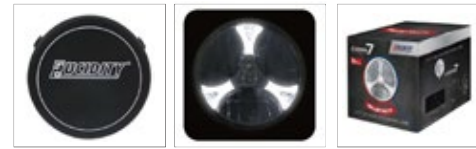

LED AUXILIARY DRIVING LAMP

22836 / 770330

- High Power 9W LEDs for exceptional performance (reference no. 30)
- Optimal illumination provides excellent visibility
- Increases driver's safety and comfort with less eye fatigue
- Engineered to withstand extreme vibration, shock, dust, and water immersion
- Perfected heat management for long-lasting performance
- Aluminum alloy housing for ultra-light weight (2450g)
- Suitable for extreme terrain and climate
- Complies with E-mark regulations

Snap-on cover quick mount to lamp

69836

Front Position

Value Pack in 2

Virtual Reality

Specs

Voltage	12~36V	Current Draw	13.5V at 3.34A±0.31A	Material	Resistant	✓
SMD high power LEDs	5		28V at 1.72A±0.21A	Cover	Water	✓
Watt	50	ECE	R7 and R112	Bracket	Dust	✓
Raw lumen	3000	Connection	300 mm cable	Lens	Shock	✓
Effective lumen	1800	Weight	2450g	Housing	Warpage	✓
HV CD	130000	Std pack qty	5	Hardware	Temperature	-30°C~50°C
Front position	✓					
High beam	✓					
Cover	69836					

LED AUXILIARY DRIVING LAMP

22829 / 770331

- High Power 9W LEDs for exceptional performance (reference no. 20)
- Optimal illumination provides excellent visibility
- Increases driver's safety and comfort with less eye fatigue
- Engineered to withstand extreme vibration, shock, dust, and water immersion
- Perfected heat management for long-lasting performance
- Aluminum alloy housing for ultra-light weight (1640g)
- Suitable for extreme terrain and climate
- Complies with E-mark regulations

Snap-on cover quick mount to lamp

69829

Front Position

Value Pack in 2

Virtual Reality

Specs

Voltage	12~36V	Current Draw	13.5Vat 0.8A±0.25A	Material	Resistant	✓
SMD high power LEDs	3		28Vat 0.39A±0.13A	Cover	Water	✓
Watt	11	ECE	R7 and R112	Bracket	Dust	✓
Raw lumen	1800	Connection	250 mm cable	Lens	Shock	✓
Effective lumen	1120	Weight	1640g	Housing	Warpage	✓
HV CD	92000	Std pack qty	10	Hardware	Temperature	-30°C~50°C
Front position	✓					
High beam	✓					
Cover	69829					