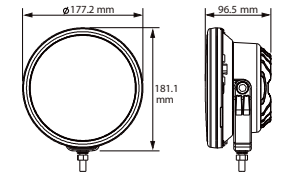

Snap-on cover quick mount to lamp

69836

Front Position

Value Pack in 2

Virtual Reality

Specs

Voltage	12~36V	Current Draw	13.5V at 3.34A±0.31A	Material	Resistant	✓
SMD high power LEDs	5		28V at 1.72A±0.21A	Cover	Water	✓
Watt	50	ECE	R7 and R112	Bracket	Dust	✓
Raw lumen	3000	Connection	300 mm cable	Lens	Shock	✓
Effective lumen	1800	Weight	2450g	Housing	Warpage	✓
HV CD	130000	Std pack qty	5	Hardware	Temperature	-30°C~50°C
Front position	✓					
High beam	✓					
Cover	69836					

LED AUXILIARY DRIVING LAMP

22829 / 770331

- High Power 9W LEDs for exceptional performance (reference no. 20)
- Optimal illumination provides excellent visibility
- Increases driver's safety and comfort with less eye fatigue
- Engineered to withstand extreme vibration, shock, dust, and water immersion
- Perfected heat management for long-lasting performance
- Aluminum alloy housing for ultra-light weight (1640g)
- Suitable for extreme terrain and climate
- Complies with E-mark regulations

Snap-on cover quick mount to lamp

69829

Front Position

Value Pack in 2

Virtual Reality

Specs

Voltage	12~36V	Current Draw	13.5Vat 0.8A±0.25A	Material	Resistant	✓
SMD high power LEDs	3		28Vat 0.39A±0.13A	Cover	Water	✓
Watt	11	ECE	R7 and R112	Bracket	Dust	✓
Raw lumen	1800	Connection	250 mm cable	Lens	Shock	✓
Effective lumen	1120	Weight	1640g	Housing	Warpage	✓
HV CD	92000	Std pack qty	10	Hardware	Temperature	-30°C~50°C
Front position	✓					
High beam	✓					
Cover	69829					