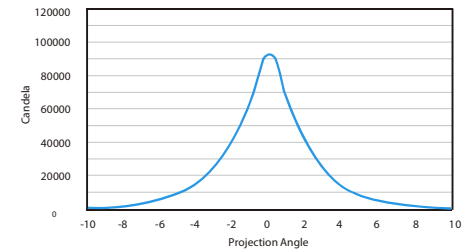

Snap-on cover quick mount to lamp

69829

Front Position

Value Pack in 2

Virtual Reality

Specs

Voltage	12~36V	Current Draw	13.5Vat 0.8A±0.25A	Material	Resistant	✓
SMD high power LEDs	3		28Vat 0.39A±0.13A	Cover	Water	✓
Watt	11	ECE	R7 and R112	Bracket	Dust	✓
Raw lumen	1800	Connection	250 mm cable	Lens	Shock	✓
Effective lumen	1120	Weight	1640g	Housing	Warpage	✓
HV CD	92000	Std pack qty	10	Hardware	Temperature	-30°C~50°C
Front position	✓					
High beam	✓					
Cover	69829					